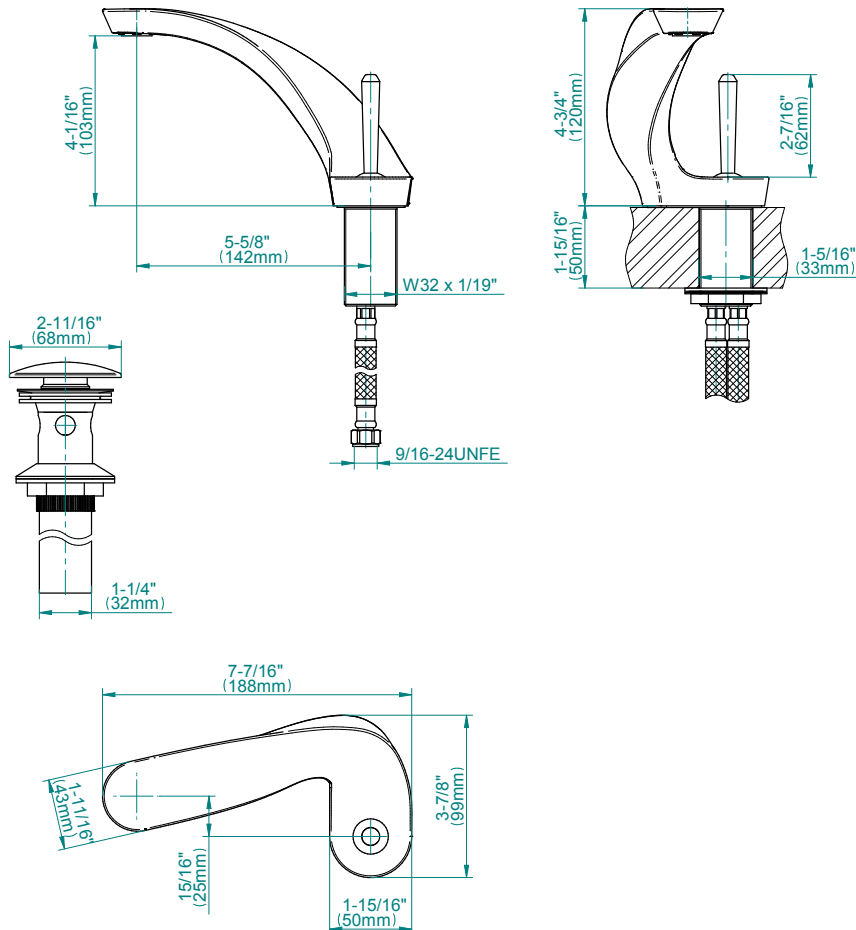

Code Compliance

- ADA
- CALGreen

Warranty

- Limited lifetime warranty

For complete warranty information go to <http://www.graff-designs.com/en/info/faqs>